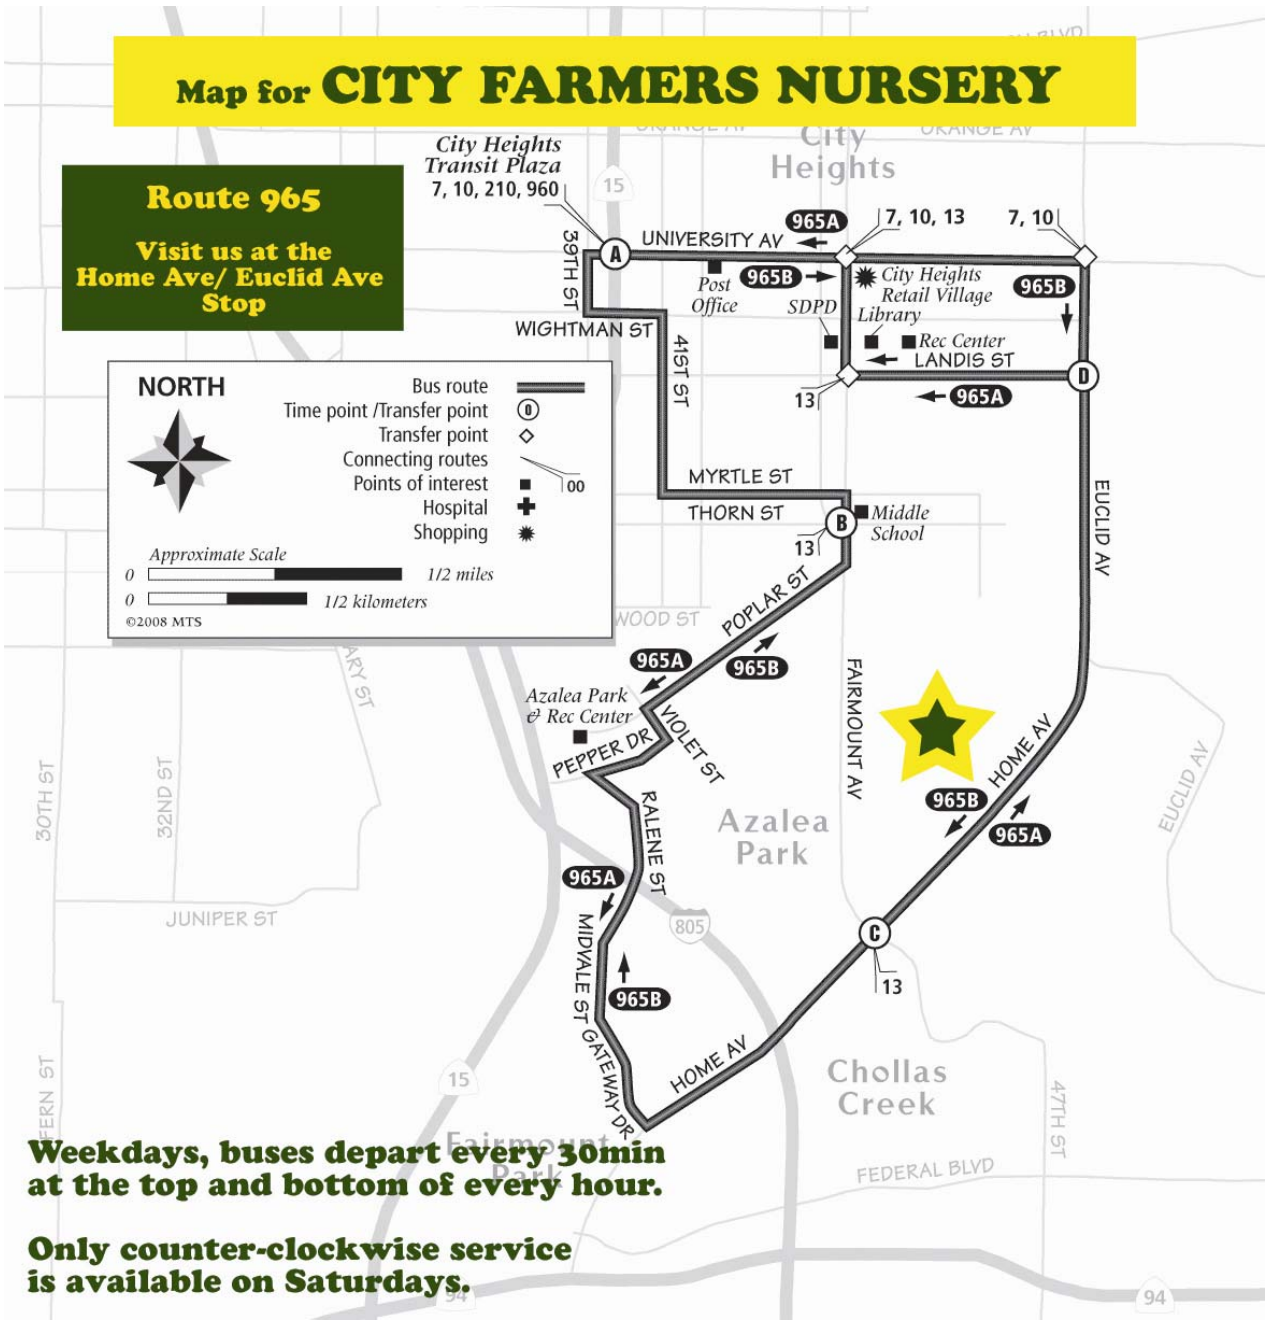

Map for CITY FARMERS NURSERY

Route 965
Visit us at the Home Ave/ Euclid Ave Stop

NORTH

- Bus route
- Time point / Transfer point
- Transfer point
- Connecting routes
- Points of interest
- Hospital
- Shopping

Approximate Scale
 0 1/2 miles
 0 1/2 kilometers

©2008 MTS

Weekdays, buses depart every 30min at the top and bottom of every hour.

Only counter-clockwise service is available on Saturdays.